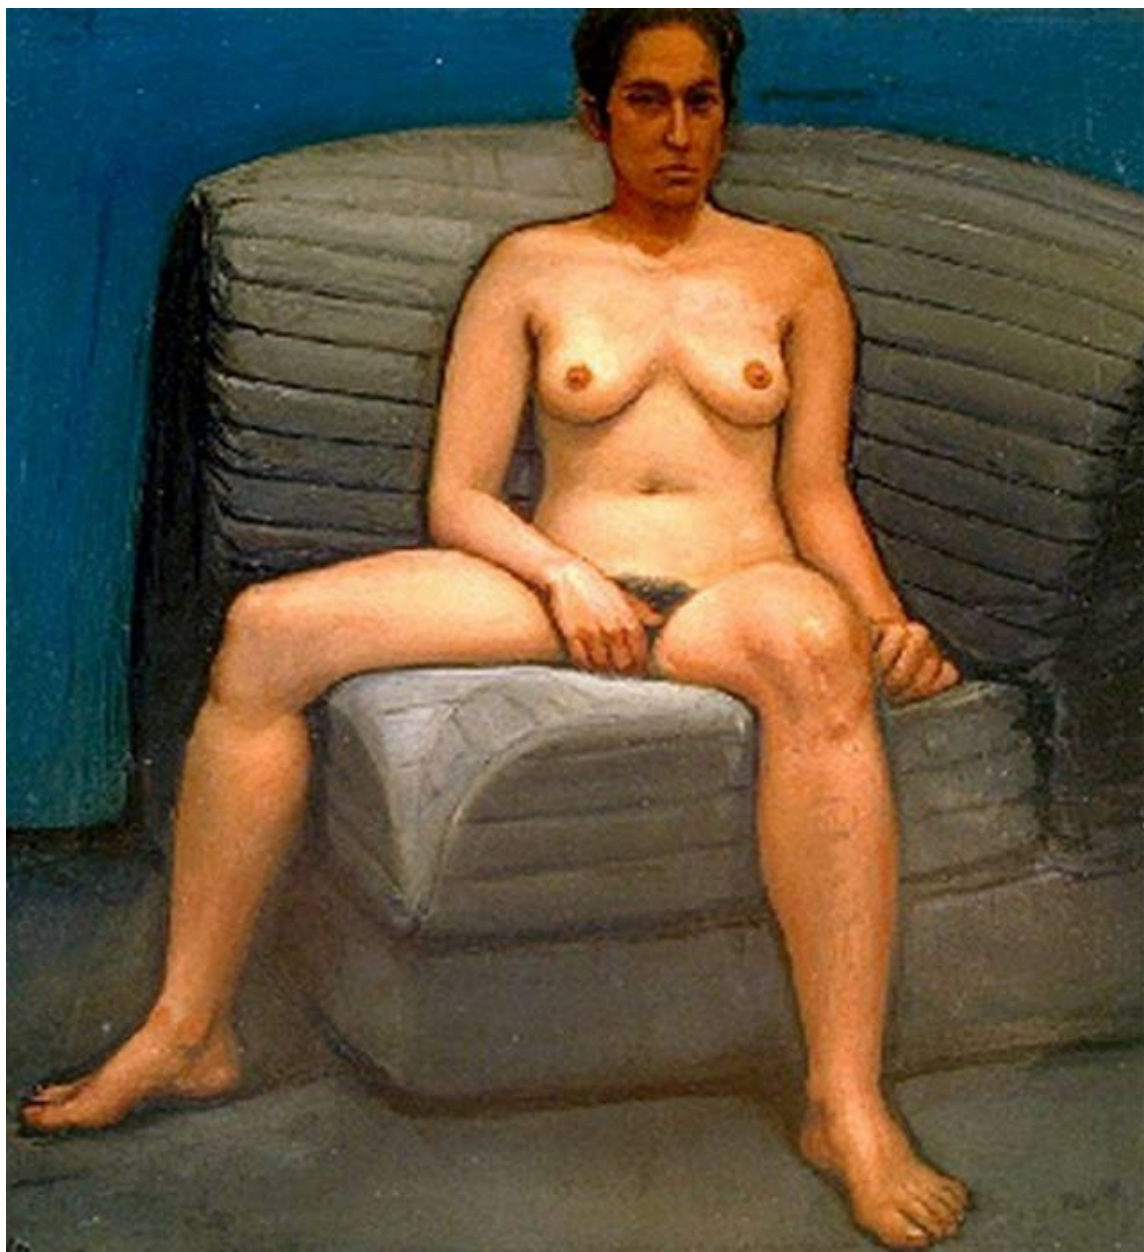

THE SEAVEST COLLECTION

William Beckman, *Study for a Classical Woman*, 1991
Oil on Panel, 15 1/2 x 14 1/4 in. (39.4 x 36.2 cm)
361