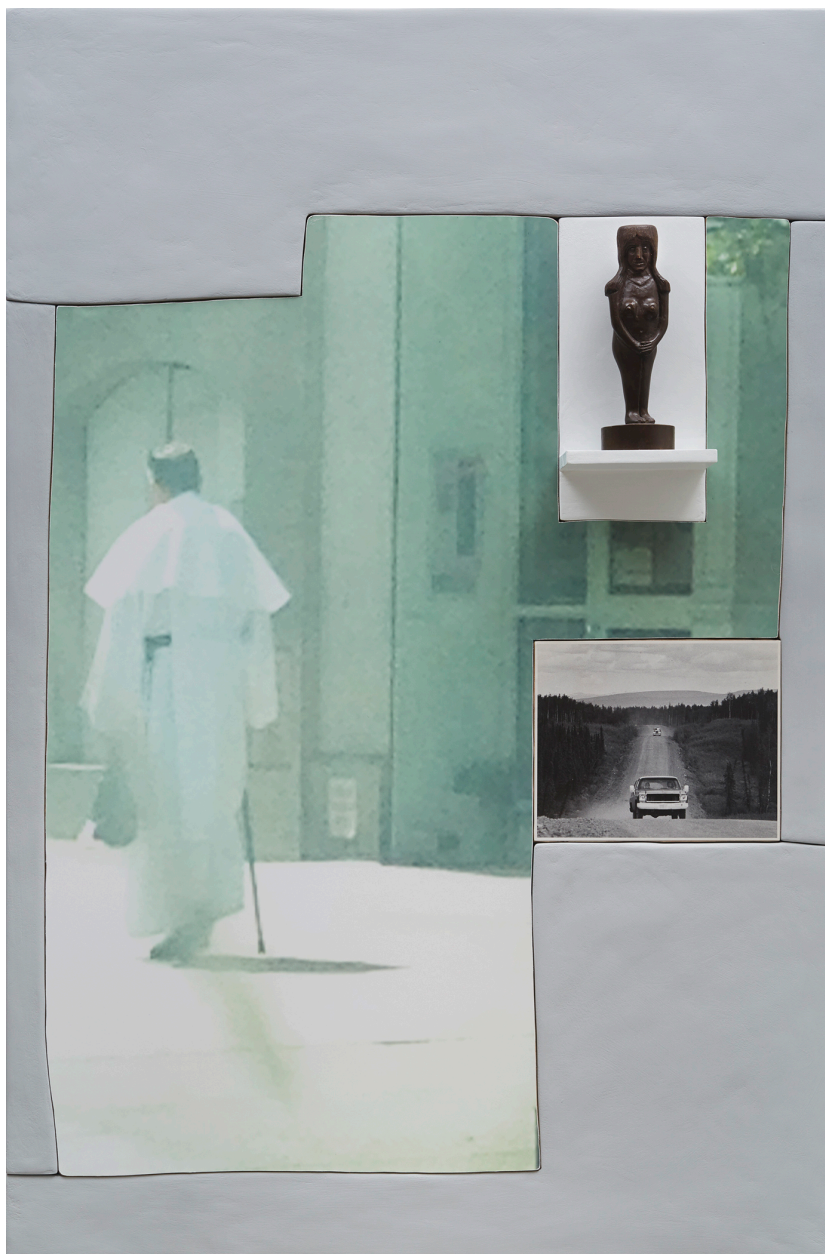

THE SEAVEST COLLECTION

Sadie Benning, *Priest*, 2016
Mixed Media on Wood, 51 x 34 in. (129.5 x 86.4 cm)
1297