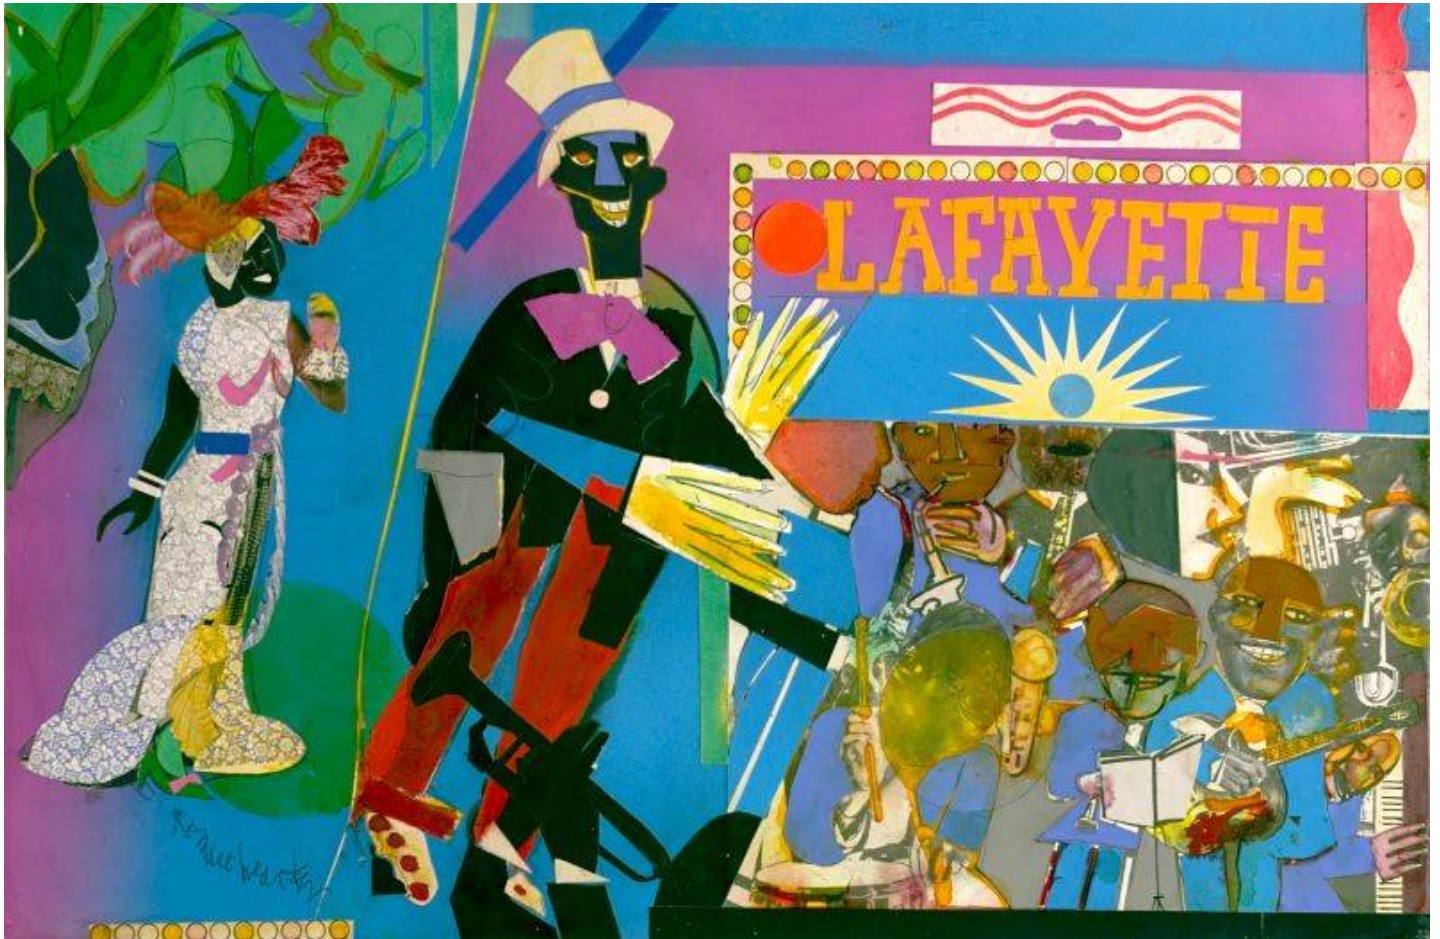

THE SEAVEST COLLECTION

Romare Bearden, *Johnny Hudgins Comes On, From Profile/Part II: The Thirties Series*, 1981
Collage & Mixed Media, 16 x 24 in. (40.6 x 61 cm)

16