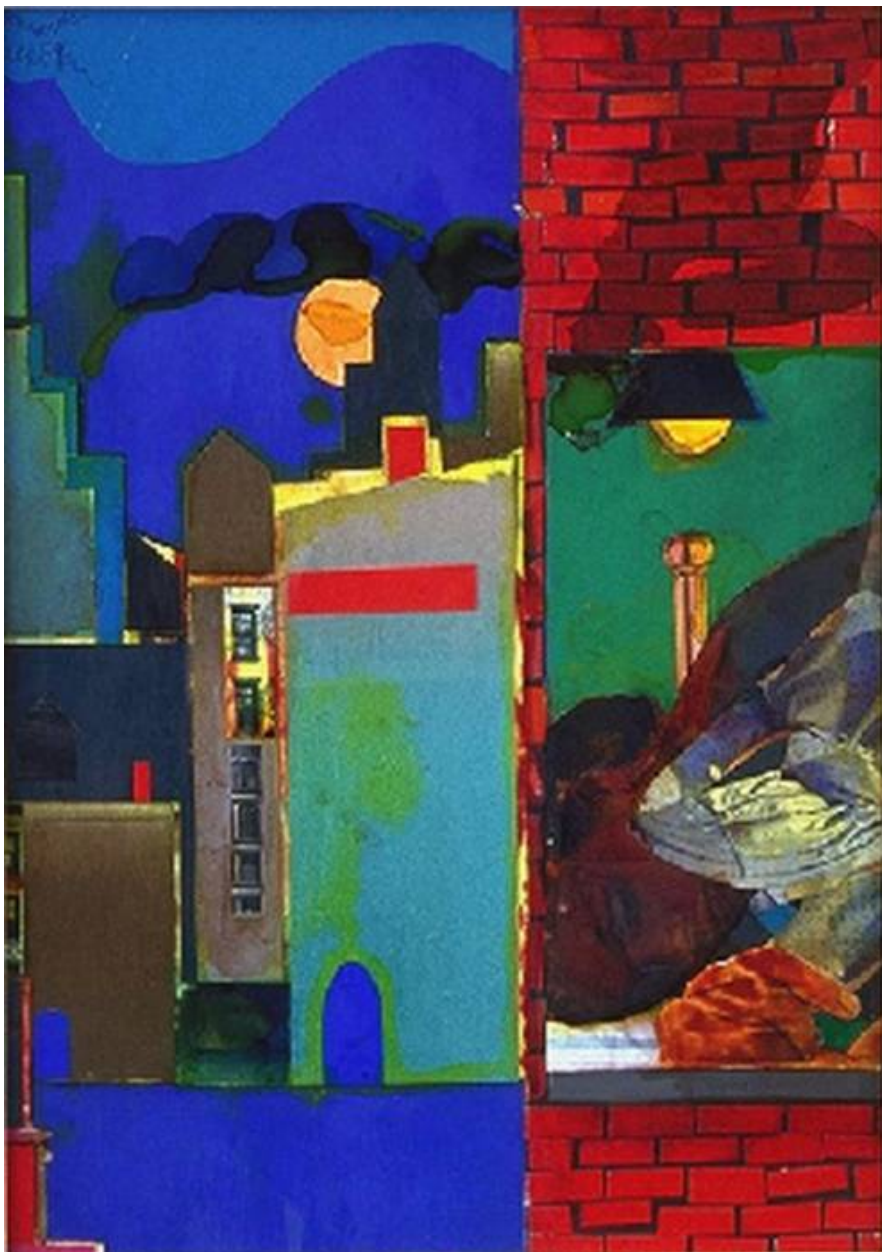

THE SEAVEST COLLECTION

Romare Bearden, *Helen*, 1980
Collage & Mixed Media, 18 x 14 in. (45.7 x 35.6 cm)
15