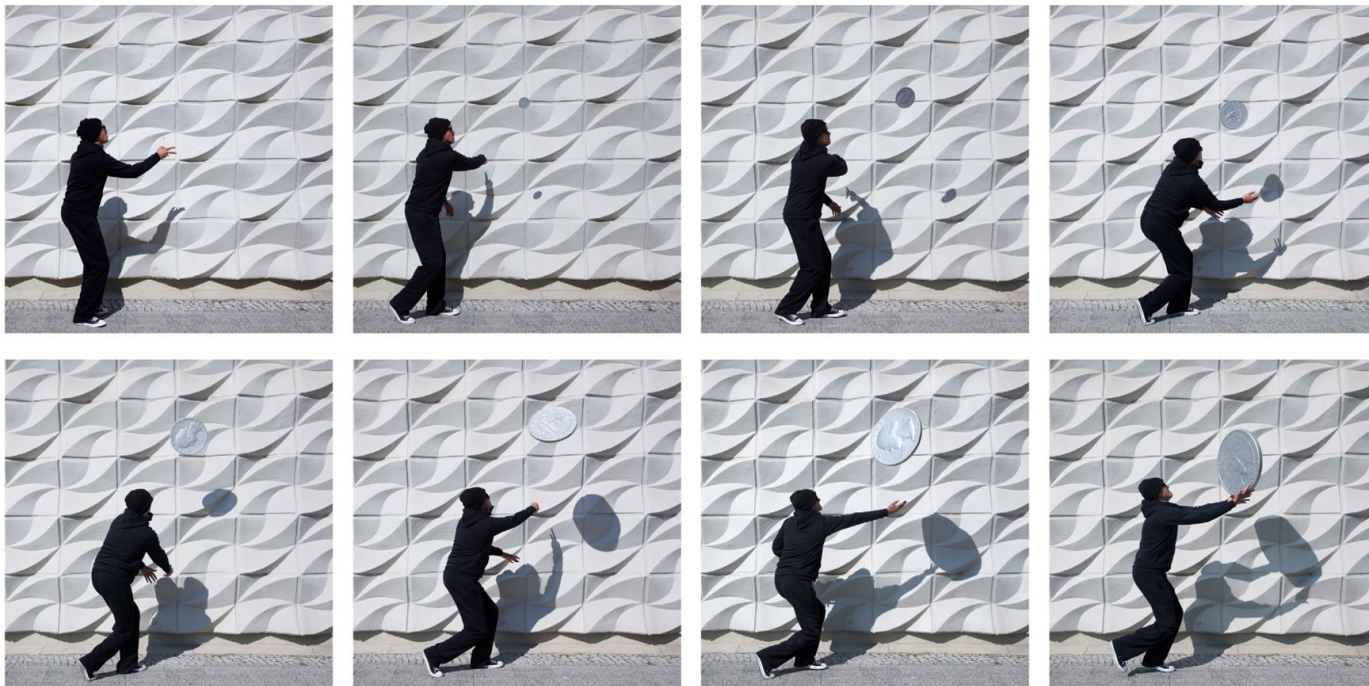

# THE SEAVEST COLLECTION

Robin Rhode, *1984, 2013*  
C-Print, 49 1/4 x 88 5/8 in. (125 x 225 cm)  
1228