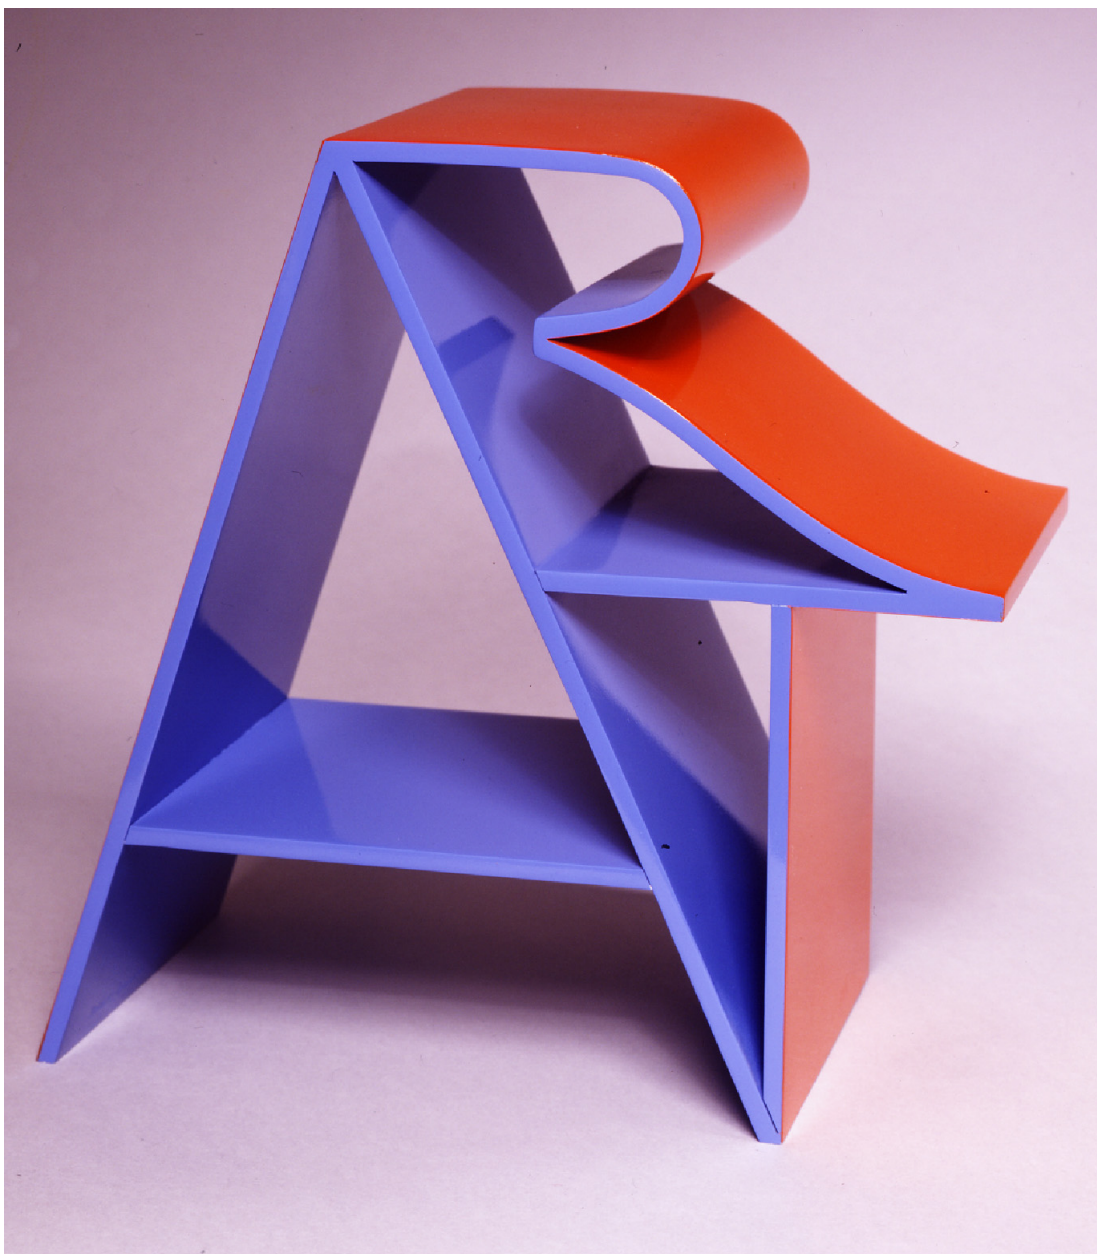

# THE SEAVEST COLLECTION

Robert Indiana, *Art (ed. 3/8)*, 1972-1993  
Painted Aluminum, 12 x 12 x 6 in. (30.5 x 30.5 x 15.2 cm)  
813