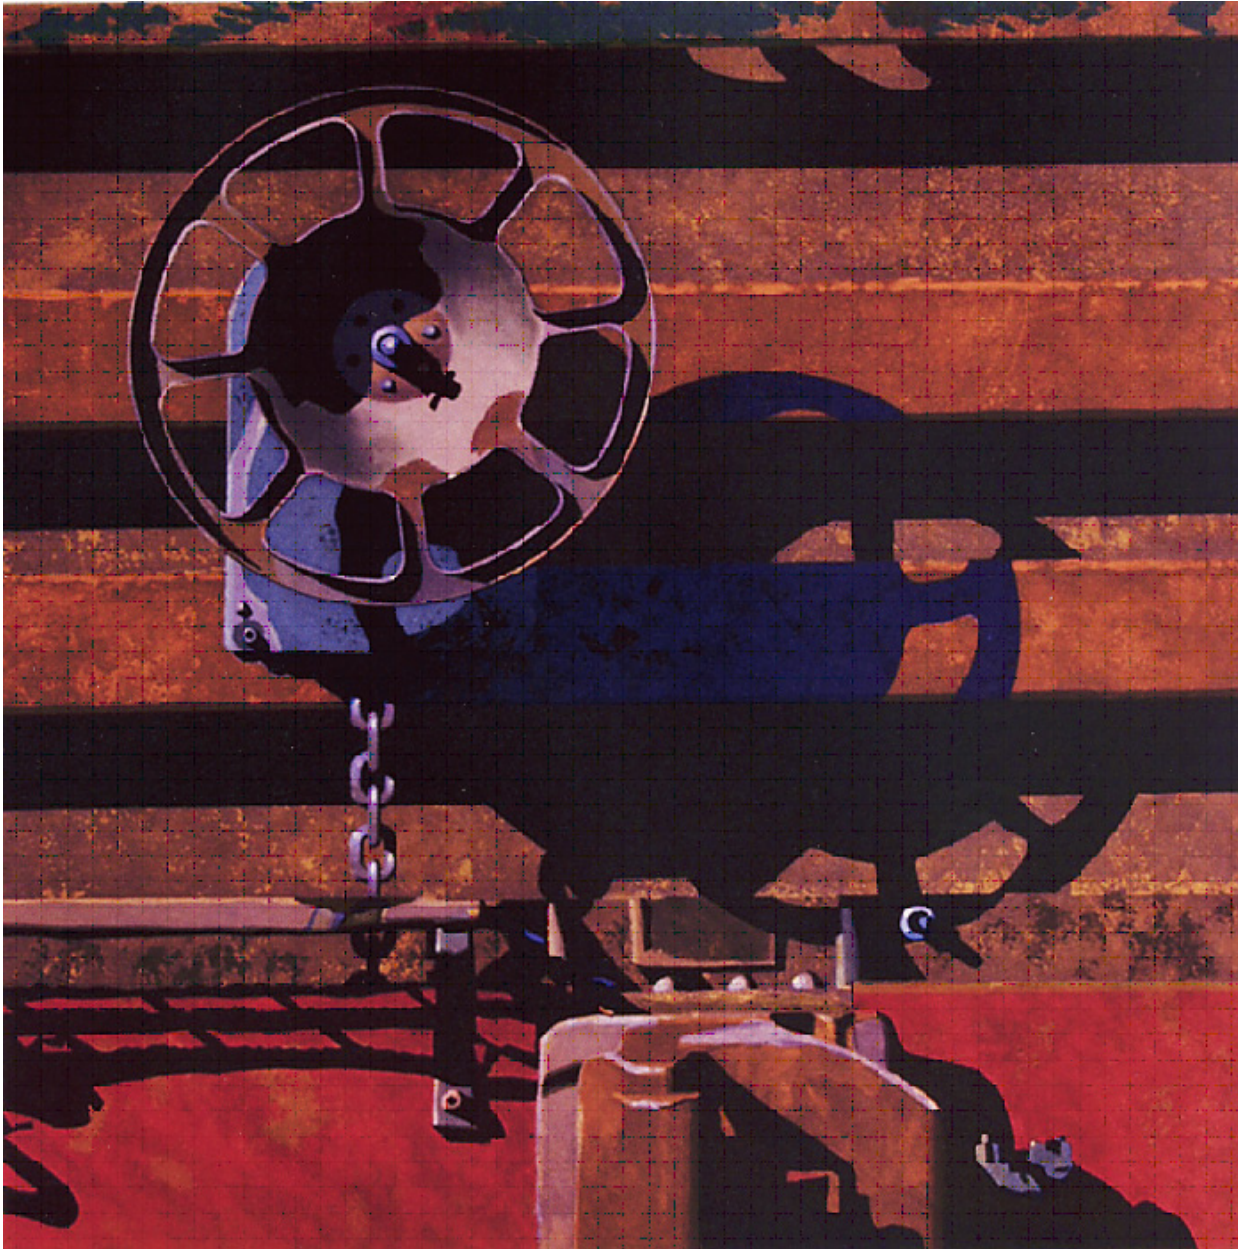

THE SEAVEST COLLECTION

Robert Cottingham, *Rolling Stock for Leslie C.*, 1992
Etching and Aquatint, 27 1/4 x 25 1/8 in. (69.2 x 63.8 cm)
799