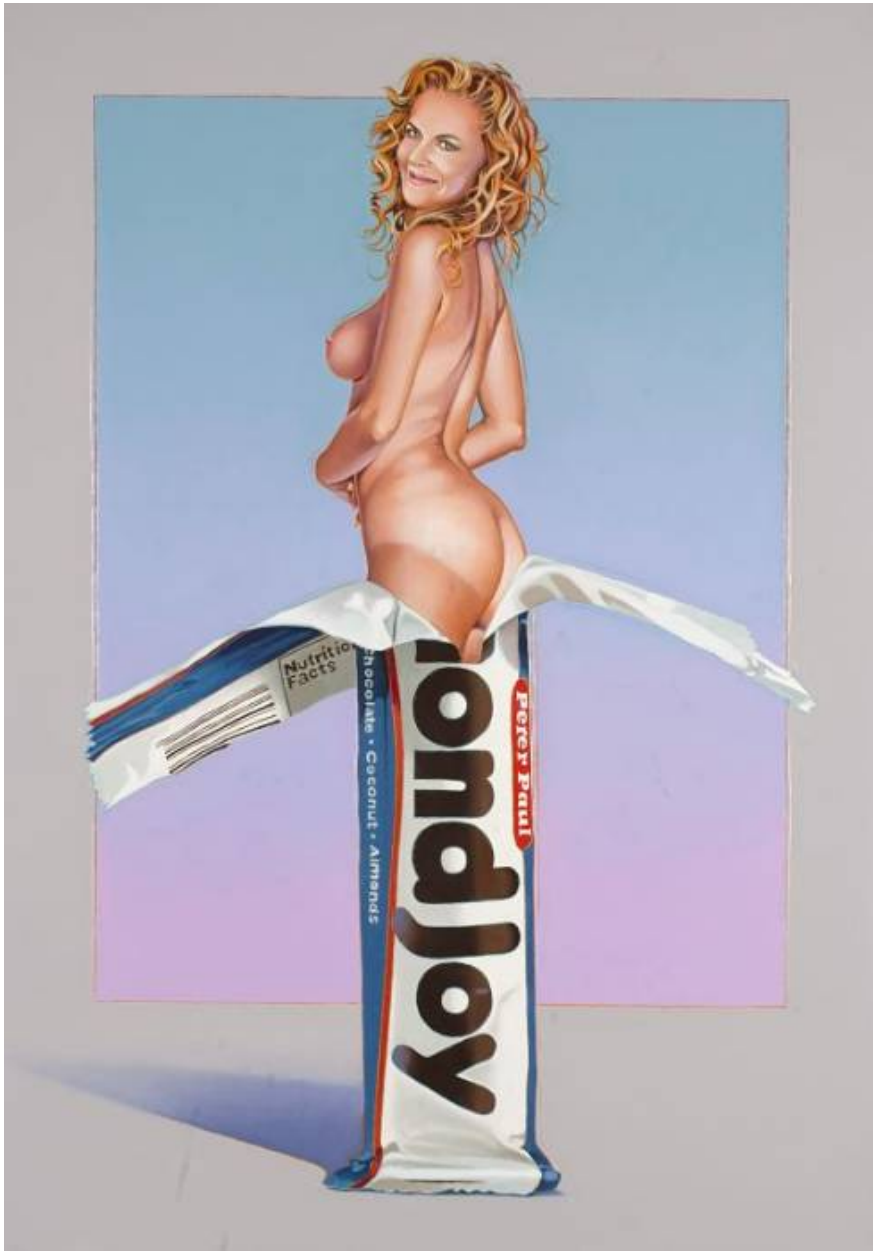

THE SEAVEST COLLECTION

Mel Ramos, *Almond Joy: The Lost Painting of 1965, #29,*
2002
Oil on Canvas, 36 1/4 x 25 1/2 in. (92.1 x 64.8 cm)
843