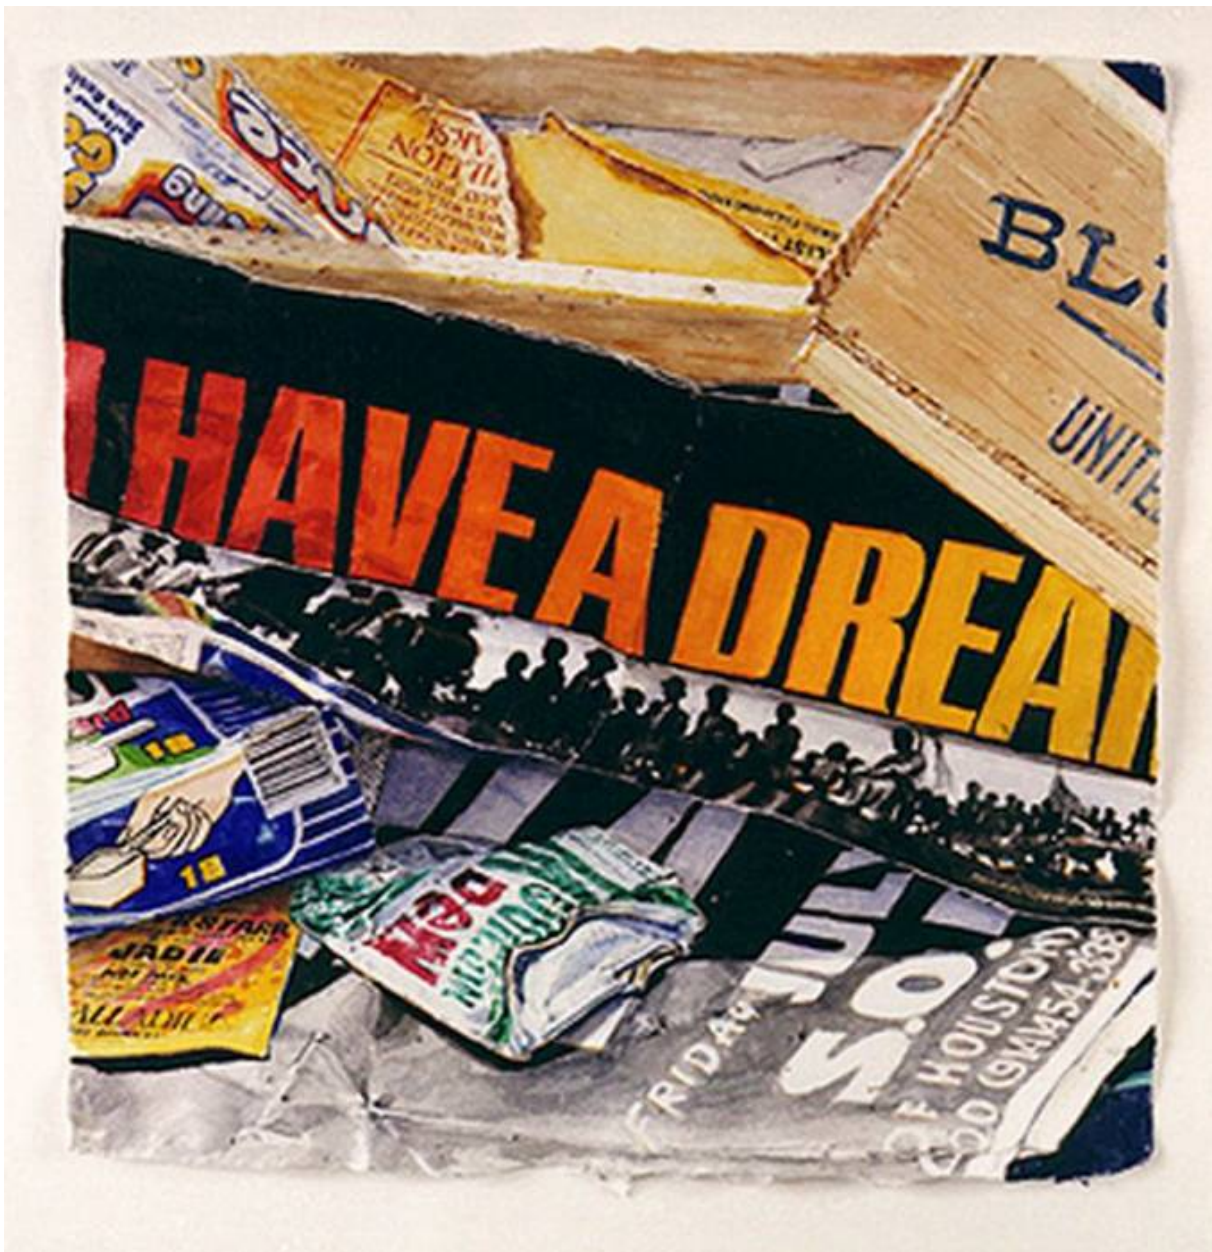

THE SEAVEST COLLECTION

Idelle Weber, W.C. 12. 92. (*I Have A Dream*), 1992
Watercolor on Paper, 14 x 14 in. (35.6 x 35.6 cm)
377