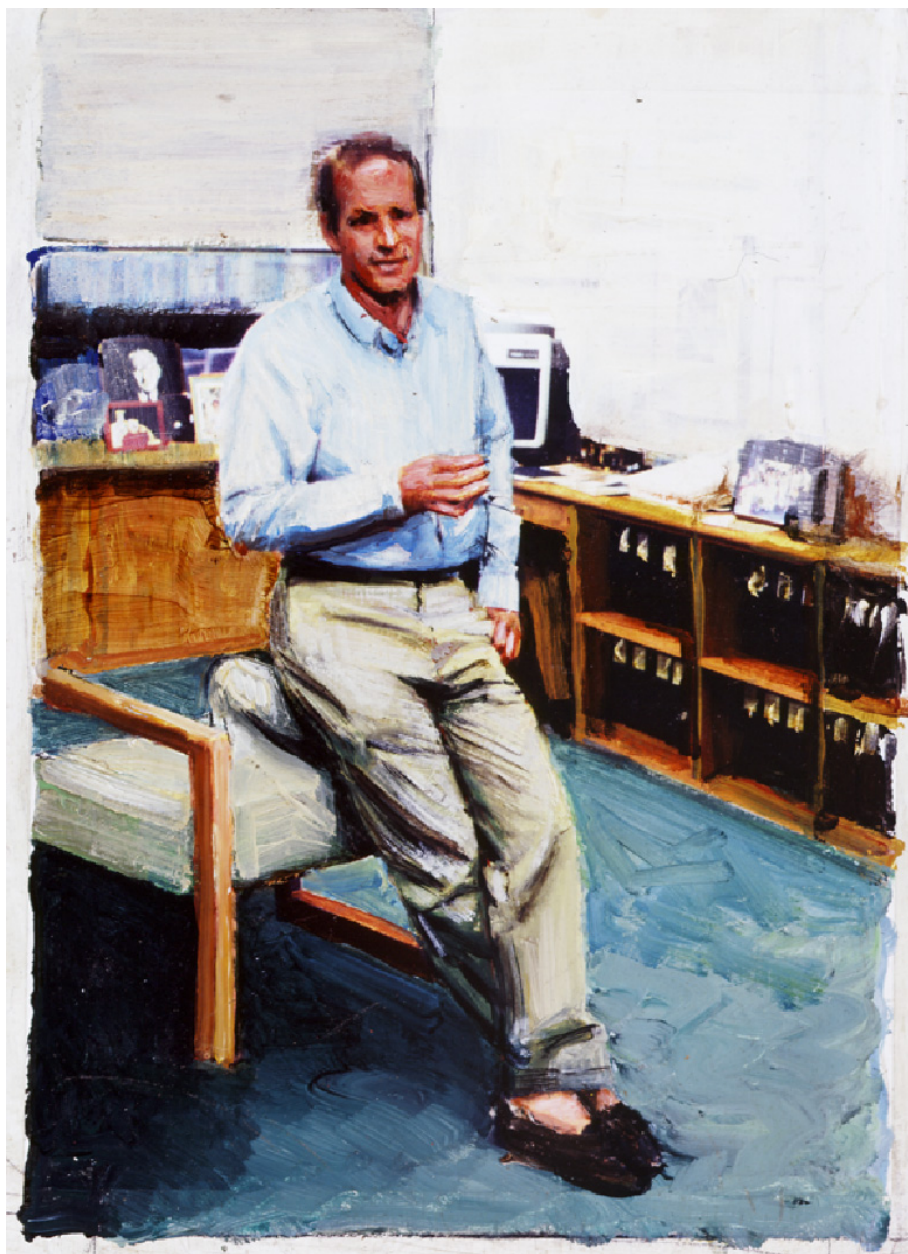

THE SEAVEST COLLECTION

Gregory Gillespie, *Untitled (Rick Leaning on Chair)*
Mixed Media, 14 x 13 in. (35.6 x 33 cm)
0839