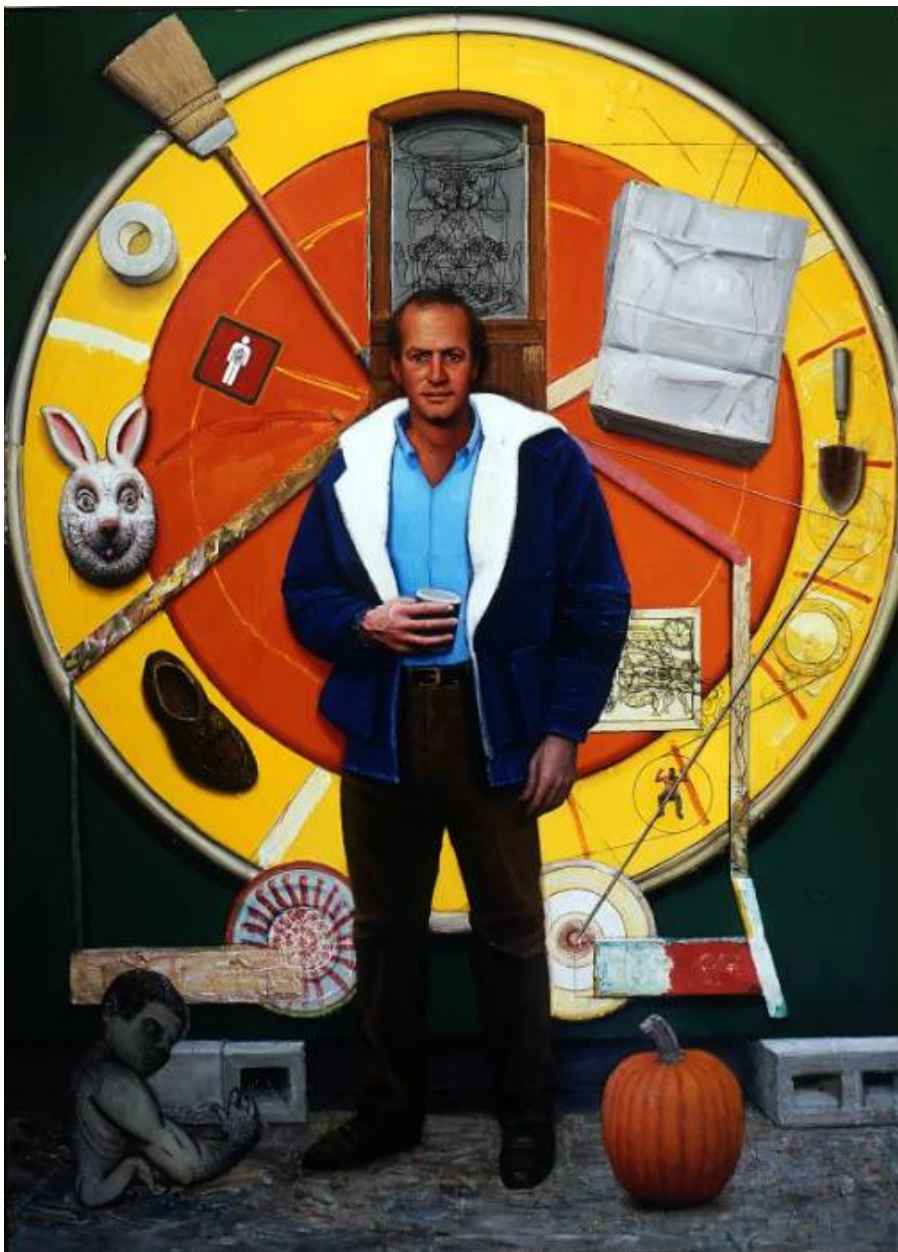

# THE SEAVEST COLLECTION

Gregory Gillespie, *Rick and Large Mandala*, 1995 - 97  
Oil and Alkyd on Board, 108 x 90 in. (274.3 x 228.6 cm)  
542