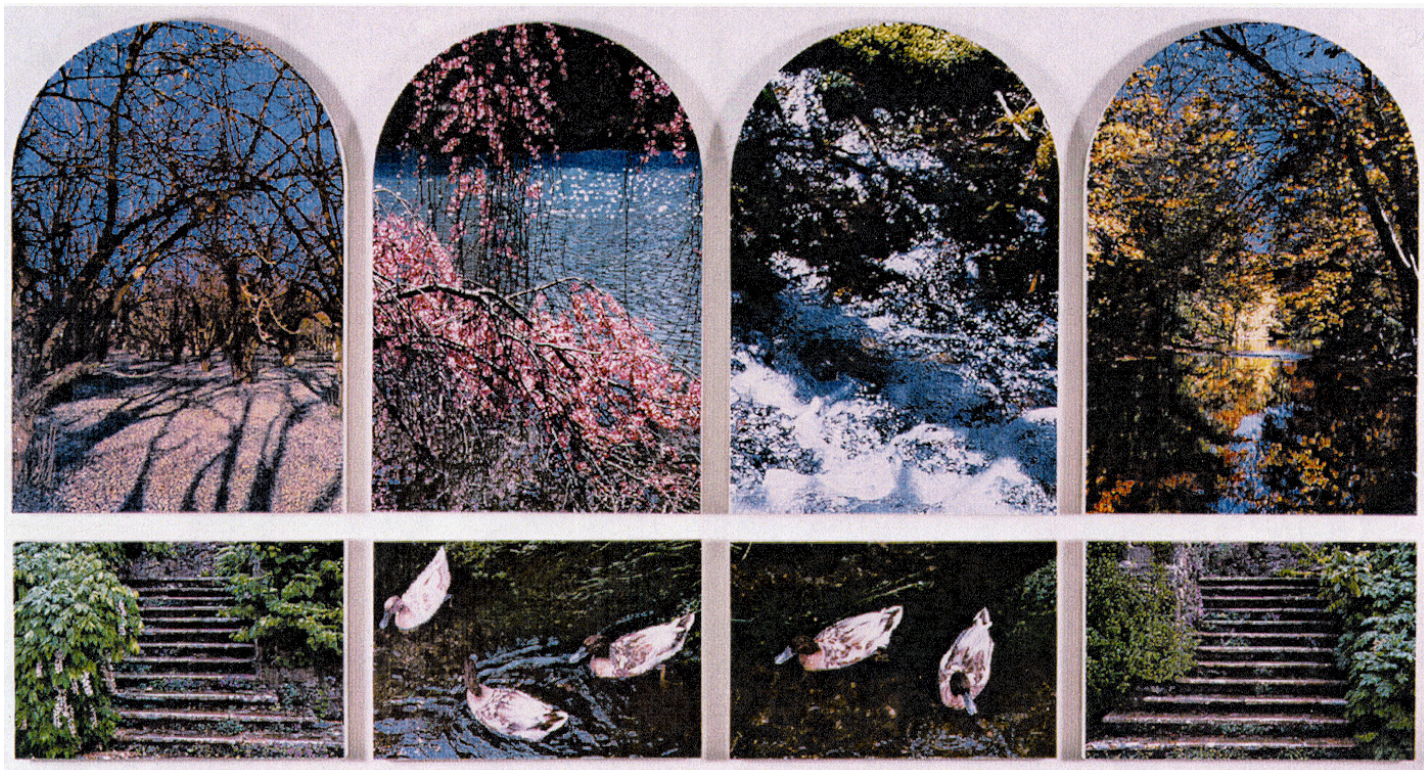

# THE SEAVEST COLLECTION

Don Eddy, *Seasons of Light*, 1998-99  
Acrylic on Canvas, 53 x 99 in. (134.6 x 251.5 cm)  
600