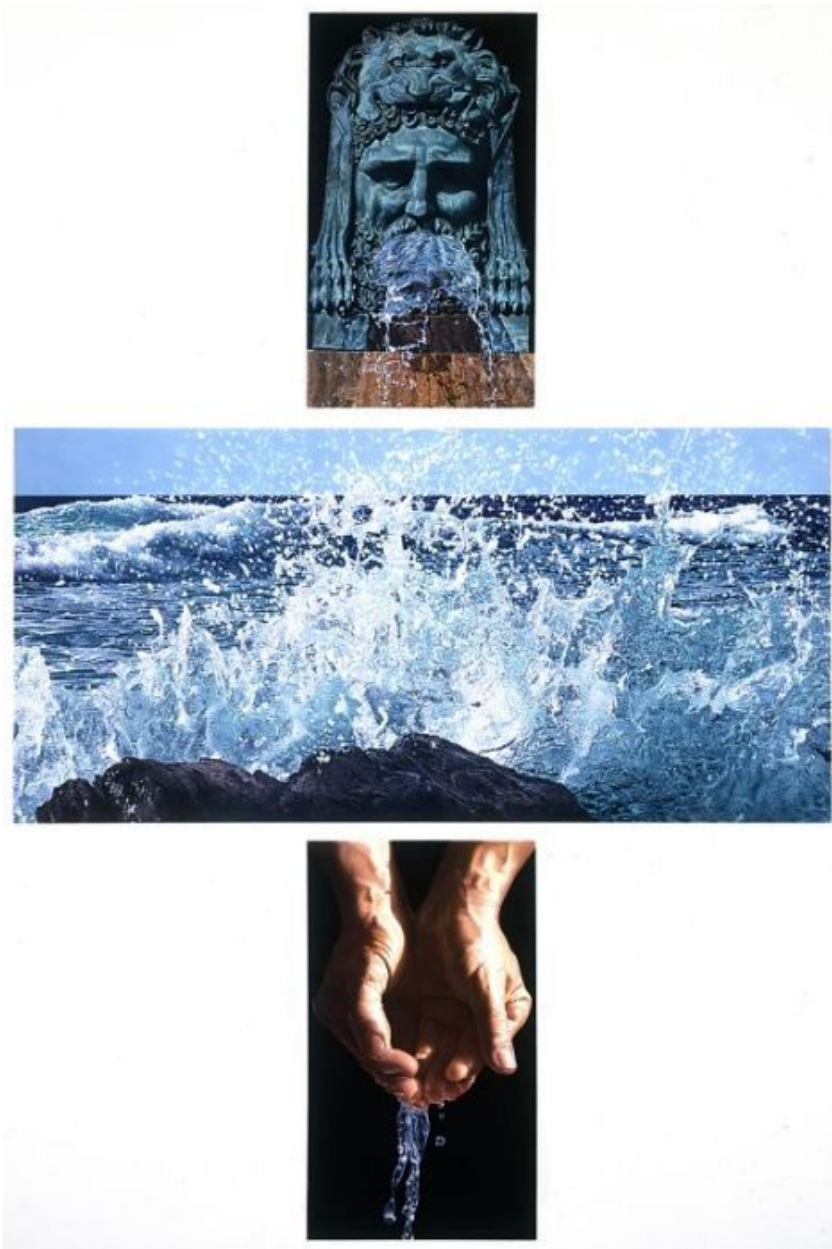

# THE SEAVEST COLLECTION

Don Eddy, *Aqueous Lumina*, 1993  
Acrylic on Canvas (in three panels), 74 x 50 in. (188 x  
127 cm)  
406