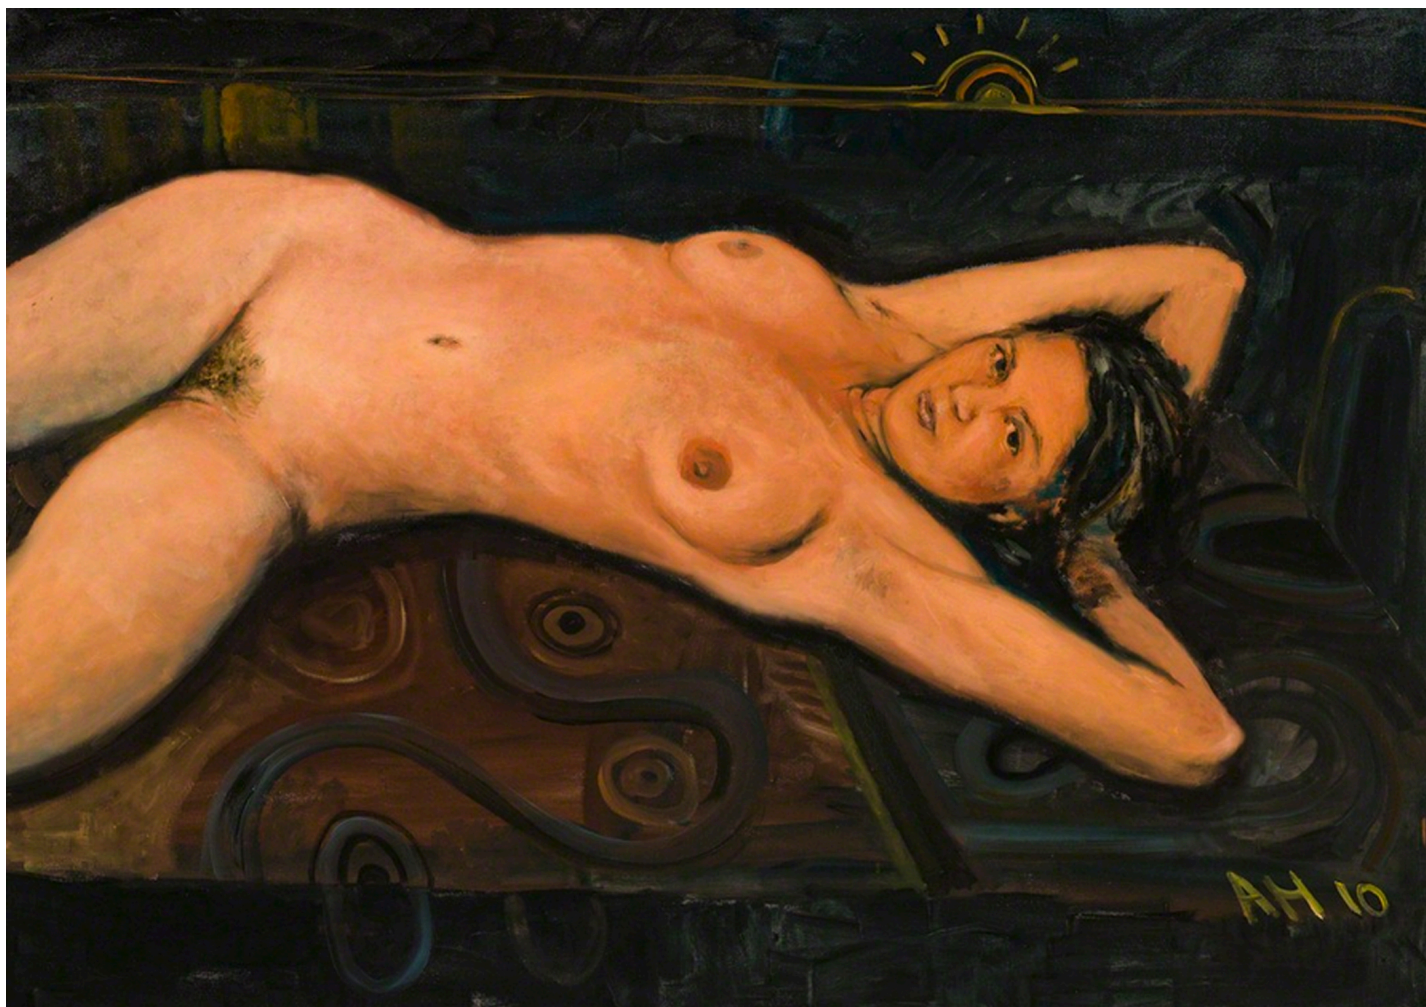

THE SEAVEST COLLECTION

Anton Henning, *Pin-Up No. 157*, 2010
Oil on Canvas in Artist Frame, 46 1/2 x 66 7/8 in. (118 x 170 cm)
1202